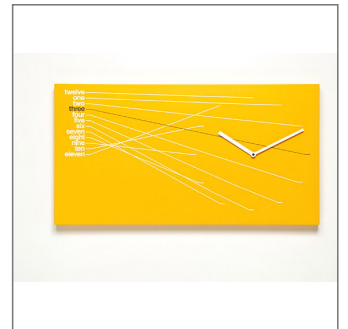

Timeline

mod. 1820

design by Alberto Sala

Wall clock in painted wood. Battery quartz movement.

Colors:

black or green or orange

Pictures

Dimensions