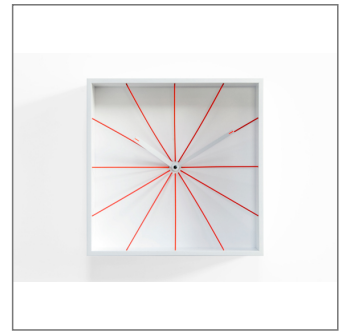

Prospettivo

mod. 1900

design by Riccardo Paolino e Matteo Fusi

Wall clock in painted wood. Battery quartz movement.

Colors:

black or white

Pictures

Dimensions