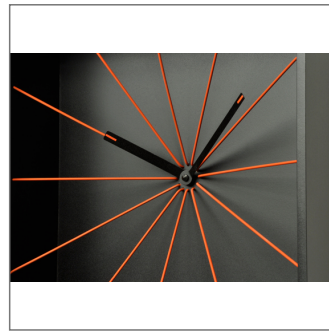

Prospettivo

mod. 1900

design by Riccardo Paolino e Matteo Fusi

Wall clock in painted wood. Battery quartz movement.

Colors:

black or white

Pictures

Dimensions