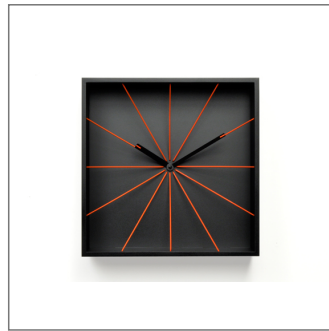

Prospettivo

mod. 1900

design by Riccardo Paolino e Matteo Fusi

Wall clock in painted wood. Battery quartz movement.

Colors:

black or white

Pictures

Dimensions