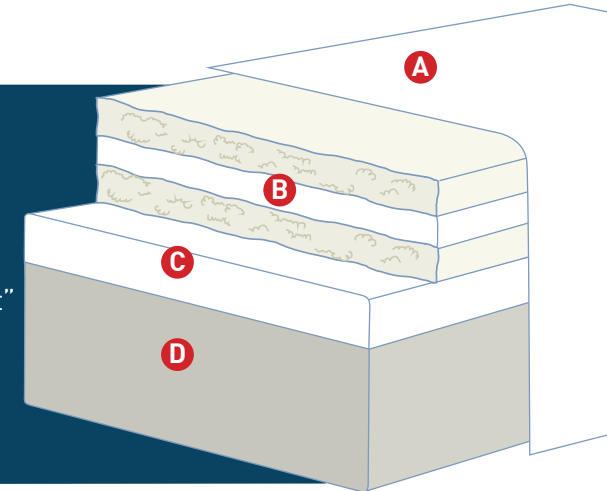

DOLCE VITA COLLECTION

DOLCE VITA DUAL 10

- Dual Core system enables the perception of different degrees of comfort by just turning the mattress over. Two types of comfort in one mattress
- A “Medium Soft” side in Memoform offers anatomical support and embracing comfort
- A “Medium Firm” side in Eliosoft for optimal back support
- Padding in Hypoallergenic fiber and Memoform confer extra comfort
- Heat regulating Outlast® fabric creates a perfect microclimate
- Recycled fabric. The whole process is certified with GRS brand

MEMOFORM

OUTLAST®/GRS

ELIOSOFT

- A COVER**
Outlast®, GRS
- B PADDING**
Memoform and Hypoallergenic fiber
- C COMFORT LEVEL**
The side in Memoform (5 cm) for a “Medium Soft” comfort. The side in Eliosoft offers a “Medium Firm” comfort
- D BASE LAYER**
Eliosoft (17 cm)

FIRM	FIRM
MEDIUM FIRM	MEDIUM FIRM
MEDIUM SOFT	MEDIUM SOFT
SOFT	SOFT
SUPER SOFT	SUPER SOFT

BENEFITS
Cozy
Extra comfort
Breathable
Eco-friendly

WARRANTY
12 years

Thermoregulating

DualCore

Removable cover

HEIGHT
25 cm