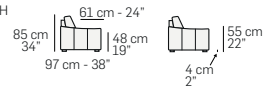

**Stitching types Cod. 11 - Cod. 12 are not available with the following fabrics: L1340 - L1345 - F0496 - KCA - REP - TOUCHME - LARIO.

DIVANI
Easy Comfort

LECCO
L001

FRONTALE
FRONT

LATERALE
DEPTH

Legenda / Legend