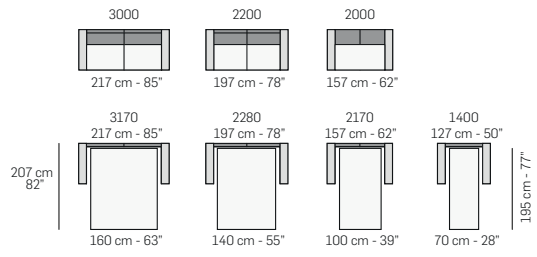

**Stitching types Cod. 11 - Cod. 12 are not available with the following fabrics: L1340 - L1345 - F0496 - KCA - REP - TOUCHME - LARIO.

DIVANI
Easy Comfort

LECCO
L001

FRONTALE
FRONT

LATERALE
DEPTH

Legenda / Legend

- Spalliera / Back Cushions
- Poggiareni / Kidneyrest
- Bracciolo / Armrest
- Seduta / Seat Cushions

Scala 1:150
Ratio 1 to 150