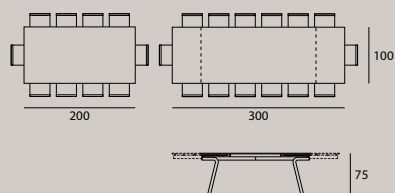

OMNIA

cod. TA508

Tavolo in alluminio con gamba in laminato Castoro 1724, piano ed allunghe in vetro temperato trasparente 2001.

Alluminium extendible **table** with 1729 Desert finishing laminate legs, 2001 transparent tempered glass top and side extensions.

MISURE / Size

L 200|300 P 100 H 75 cm

FINITURA STRUTTURA

Frame finishing

LAMINATO / LAMINATE

1724
Castoro
Beaver

1727
Rustico
Country

1729
Deserto
Desert