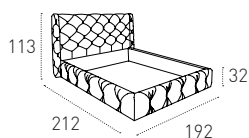

SOFT TOUCH

6C08
BIANCO
WHITE

SOFT TOUCH ANTICATO AGED SOFT TOUCH

6F66
CORDA
CORDA

6F71
TABACCO
TOBACCO

MISURE SIZE

GIROLETTO_WITH LOW FOOTBOARD
L 192 P 212 H 32 / 113 cm

CONTENITORE_WITH BED CASING
L 192 P 217 H 32 / 113 cm