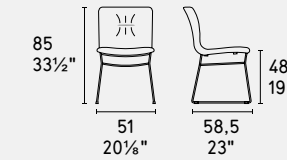

CS1847
CS1847-MTO