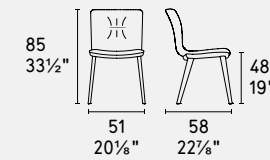

CS1846
CS1846-MTO