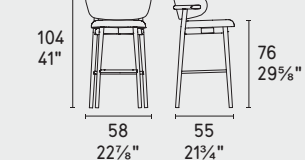

CS2036
CS2036-MTO

LEGNO WOOD

BOUCLÉ

PARIS

VENICE

SOFTER

Stoffe e pelli da Programma Made to Order
Fabrics and leathers from the Made to Order Program

NOTA Per le combinazioni disponibili consultare il listino prezzi · NOTE Please check all available combinations in the price list.