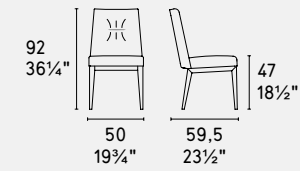

Romy · sedia / chair
CS1908
P15 / S0W

romy

CS1912
CS1912-MTO

CS1908
CS1908-MTO

CS1906
CS1906-MTO

LEGNO WOOD

P12

P15L