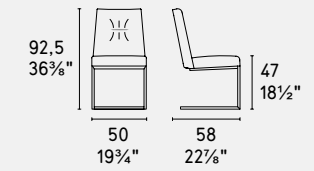

Romy · sedia / chair
CS1908
P15 / S0W

romy

CS1912
CS1912-MTO

CS1908
CS1908-MTO

CS1906
CS1906-MTO

LEGNO WOOD

P12

P15L