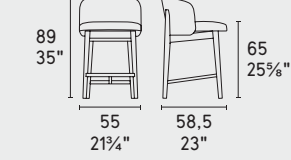

Abrey · sedia / chair
CS2041
P15L / SLT

abrey

CS2040
CS2040-MTO

CS2041
CS2041-MTO

CS2042
CS2042-MTO

CS2043
CS2043-MTO

LEGNO WOOD

P12