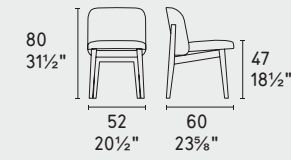

Abrey · sedia / chair
CS2041
P15L / SLT

abrey

CS2040
CS2040-MTO

CS2041
CS2041-MTO

CS2042
CS2042-MTO

CS2043
CS2043-MTO

LEGNO WOOD

P12