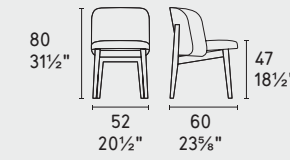

Abrey · sedia / chair
CS2041
P15L / SLT

abrey

CS2040
CS2040-MTO

CS2041
CS2041-MTO

CS2042
CS2042-MTO

CS2043
CS2043-MTO

LEGNO WOOD

P12