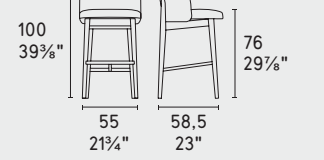

Abrey · sedia / chair
CS2041
P15L / SLT

abrey

CS2040
CS2040-MTO

CS2041
CS2041-MTO

CS2042
CS2042-MTO

CS2043
CS2043-MTO

LEGNO WOOD

P12