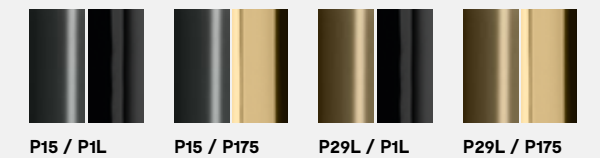

**CS6017-5A**  
**CS6017-5A MTO new**

**CS6017-5B**  
**CS6017-5B MTO new**

**LEGNO WOOD**

**CERAMICA CERAMICA**

**MTO**  
Ceramiche opache e lucide da Programma Made to Order  
Matt and glossy ceramic from the Made to Order Program

**VETRO GLASS**

**VETRO GLASS**

**BASE A - METALLO METAL**

**BASE B - METALLO METAL**

**NOTA** Per le combinazioni disponibili consultare il listino prezzi - **NOTE** Please check all available combinations in the price list.