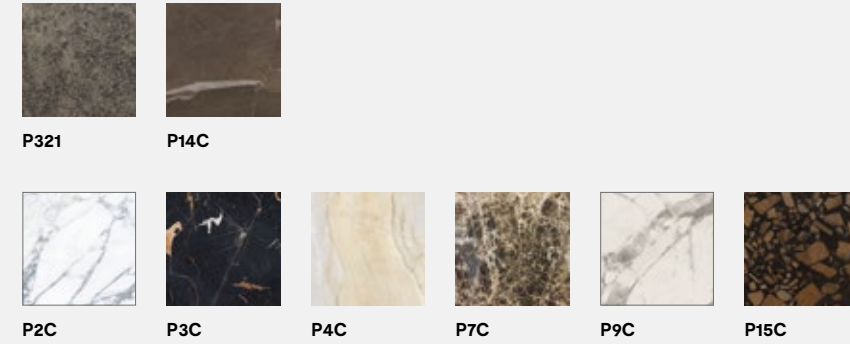

**CS6017-5A**  
**CS6017-5A MTO new**

**CS6017-5B**  
**CS6017-5B MTO new**

**LEGNO WOOD**

**CERAMICA CERAMICA**

**MTO**  
Ceramiche opache e lucide da Programma Made to Order  
Matt and glossy ceramic from the Made to Order Program

**VETRO GLASS**

**VETRO GLASS**

**BASE A - METALLO METAL**

**BASE B - METALLO METAL**

**NOTA** Per le combinazioni disponibili consultare il listino prezzi - **NOTE** Please check all available combinations in the price list.