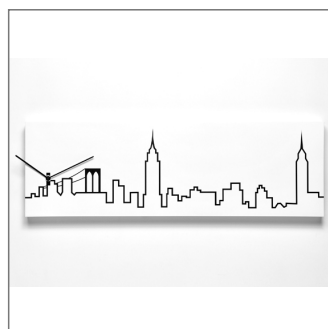

# Skyline

mod. 1830

design by Riccardo Paolino e Matteo Fusi

Wall clock in painted wood. Battery quartz movement. City: Milan, Florence, Turin, Verona, Paris, London, New York, Toronto and Hong Kong.

## Colors:

black or white or red

## Pictures