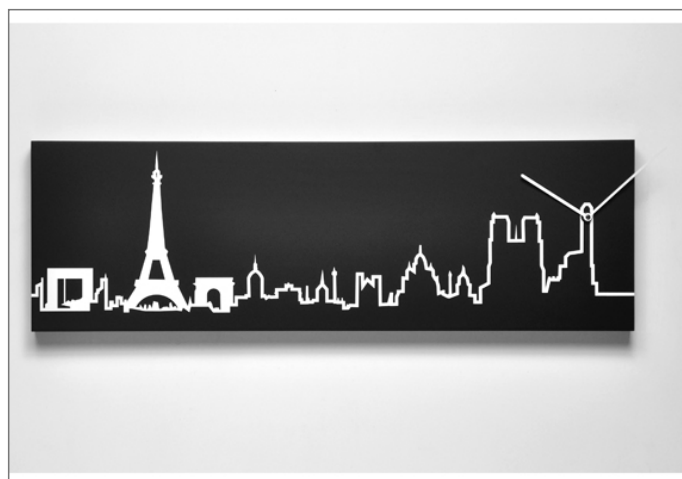

# Skyline

mod. 1830

design by Riccardo Paolino e Matteo Fusi

Wall clock in painted wood. Battery quartz movement. City: Milan, Florence, Turin, Verona, Paris, London, New York, Toronto and Hong Kong.

## Colors:

black or white or red

## Pictures