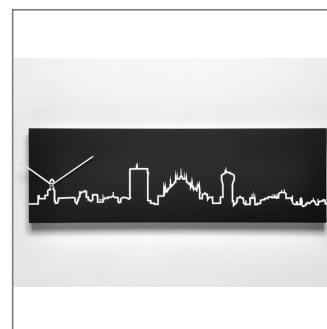

# Skyline

mod. 1830

design by Riccardo Paolino e Matteo Fusi

Wall clock in painted wood. Battery quartz movement. City: Milan, Florence, Turin, Verona, Paris, London, New York, Toronto and Hong Kong.

## Pictures