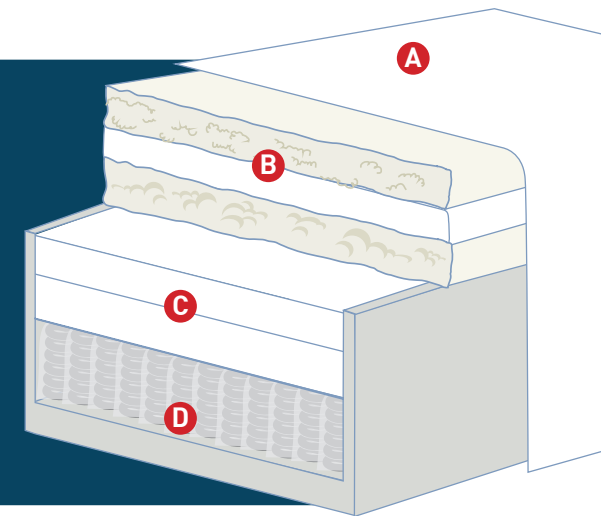

MAGNIFICO COLLECTION

AUDACE HYBRID 12

- The mattress is firm thanks to its box system, a double perimeter reinforcement in Elioform
- The springs react independently on one another and adapt to the body pressure, while ensuring an accurate multi-point support
- Diversified support in 7 areas for head, shoulders, back, hips, knees and ankles
- Plate in Memoform provides anatomical support and embracing comfort
- Plate in Elioform for optimal back support
- Padding in Hypoallergenic fiber, Memoform and Super Soft fiber confer extra comfort
- Temperature regulating Outlast® fabric creates a perfect microclimate
- Viscose fabric cover is breathable, soft to the touch

MEMOFORM

OUTLAST®/
VISCOSÉ

ELIOFORM

POCKET
SPRINGS

- A** COVER
Outlast®/Viscose
- B** PADDING
Hypoallergenic fiber, Memoform and Super Soft fiber
- C** COMFORT LEVEL
Memoform (3 cm) and Memoform (4 cm)
- D** STRUCTURE DE BASE
Pocket springs (600 per m²), Elioform (3 cm), enclosed in a non-deformable box (25 cm)

BENEFITS
Cozy
Extra Comfort
Breathable

WARRANTY
12 years

Thermoregulating

Boxed layer

Removable
cover

Pocket
springs

HEIGHT
30 cm

CERTIFICATIONS