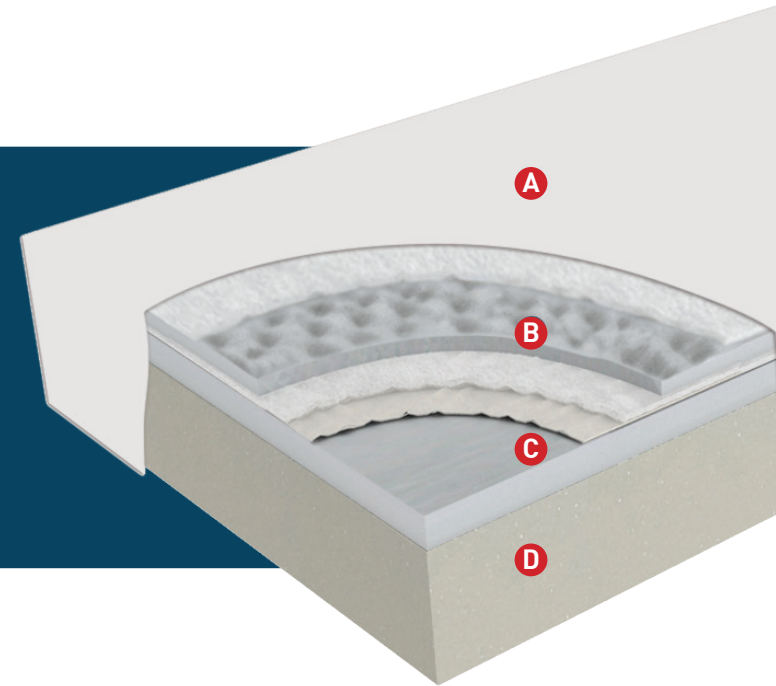

## MASSAGGIO DELUXE

- Plate in Memoform provides anatomical support and embracing comfort
- Plate in Elioform, for optimal back support
- The surface on the Memoform padding gently massages the body during sleep, creating a regenerating effect
- Supports the weight in 5 different zones: head, shoulders, hips, legs and feet
- Padding in Memoform and Hypoallergenic fiber offer extra comfort
- Covered in 3D fabric in the lower side, dispels humidity, anti-mold and breathable
- Removable Viscose fabric cover is breathable, soft to the touch and easy to wash

MEMOFORM

VISCOSE AND 3D FABRIC

ELIOFORM

MASSAGING SYSTEM

- A** COVER  
Viscose, 3D (lower side)
- B** PADDING  
Hypoallergenic fiber and Memoform
- C** COMFORT LEVEL  
Memoform (2 cm)
- D** BASE LAYER  
Elioform (19 cm)

- FIRM
- MEDIUM FIRM
- MEDIUM SOFT
- SOFT
- SUPER SOFT

**BENEFITS**  
Multi-zone  
Cozy  
Breathable  
Anti-mold

**WARRANTY**  
8 years

**Removable cover**

**HEIGHT**  
25 cm