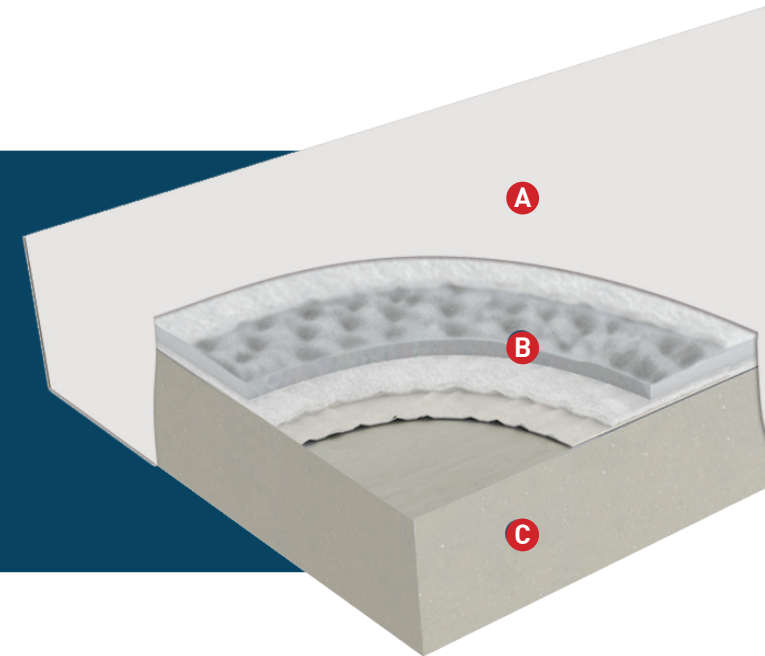

CLASSICO COLLECTION

MASSAGGIO LIGHT

- Plate in Eliosoft, for optimal back support
- The surface on the Memoform padding gently massages the body during sleep, creating a regenerating effect
- Supports the weight in 5 different zones: head, shoulders, hips, legs and feet
- Padding in Memoform and Hypoallergenic fiber offer extra comfort
 - Covered in 3D fabric in the lower side, dispels humidity, anti-mold and breathable
 - Removable Viscose fabric cover is breathable, soft to the touch and easy to wash

MEMOFORM

VISCOSE AND 3D FABRIC

ELIOSOFT

MASSAGING SYSTEM

- A** COVER
Viscose, 3D (lower side)
- B** PADDING
Hypoallergenic fiber and Memoform
- C** BASE LAYER AND COMFORT LEVEL
Eliosoft (18 cm)

- FIRM
- MEDIUM FIRM
- MEDIUM SOFT**
- SOFT
- SUPER SOFT

BENEFITS
Multi-zone
Breathable
Cozy
Anti-mold

WARRANTY
8 years

Removable cover

HEIGHT
22 cm

CERTIFICATIONS

100%
Made in Italy

OEKO-TEX® Class I

Studies have been carried out on ergonomics in conjunction with the UNIVERSITY OF FLORENCE.

EC Declaration of conformity, MEDICAL DEVICE

SLEEP IS LIFE'S GREATEST PLEASURE.