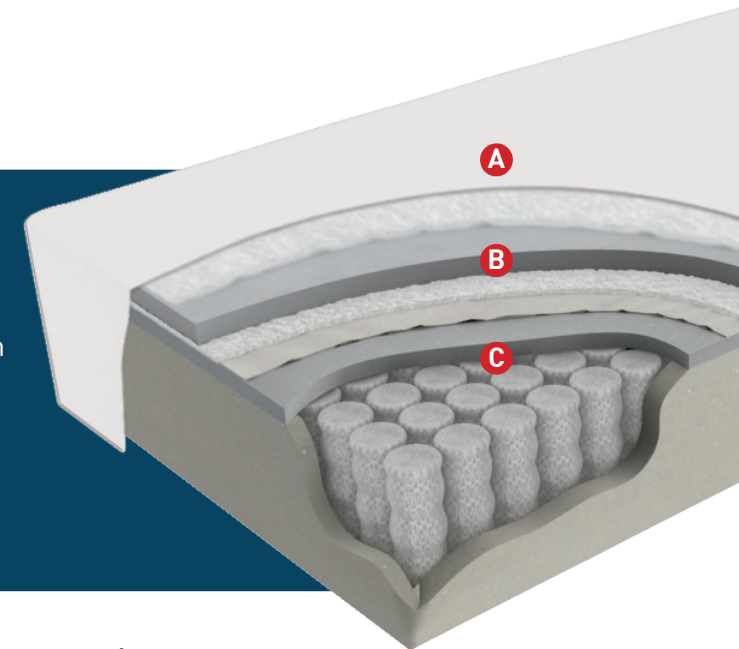

CLASSICO COLLECTION

SONNO EXCELLENCE

- The polyurethane box makes the mattress non deformable
- The incorporated pocket springs react independently on one another and adapt to the body pressure, while ensuring an accurate multi-point support
- Plate in Memoform provides anatomical support and embracing comfort
- Padding in Memoform and Hypoallergenic fiber offer extra comfort
- Covered in 3D fabric in the lower side, dispels humidity, anti-mold and breathable
- Removable Viscose fabric cover is breathable, soft to the touch and easy to wash

MEMOFORM

VISCOSE / 3D FABRIC

PACKED SPRINGS

- A** COVER
Viscose, 3D (lower side)
- B** PADDING
Hypoallergenic fiber and Memoform
- C** BASE STRUCTURE AND COMFORT LEVEL
Side in Memoform (2 cm) and Pocket springs (430 per m2) Security Box (22 cm)

- FIRM
- MEDIUM FIRM
- MEDIUM SOFT
- SOFT
- SUPER SOFT

BENEFITS
Cozy
Extra Comfort
Breathable, Anti-mold
Multi-zone

WARRANTY
8 years

Boxed layer

Pocket springs

Removable cover

HEIGHT
25 cm

CERTIFICATIONS