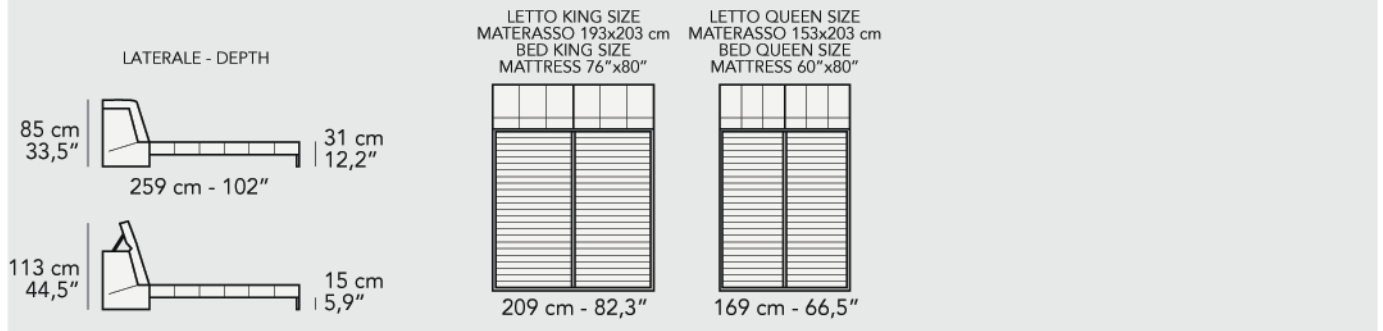

ELEGANCE

VERSIONE BASE APERTA - VERSION OPEN BASE