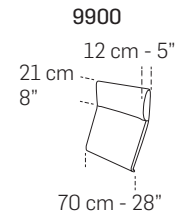

Scala 1:100
Ratio 1 to 100

Legenda / Legend

- | | | |
|---|--------------------------|------------------------------------|
| ■ Spalliera / Back Cushions | ■ Bracciolo / Armrest | ■ Marmo / Marble |
| ■ Poggiareni / Kidneyrest | □ Seduta / Seat Cushions | ■ Legno / Wood |
| ⊗ Lato terminale sempre rifinito e agganciabile agli elementi componibili / Terminal side is always finished and it can also be connected to modular elements | | ■ Aggancio Componibile / Connector |