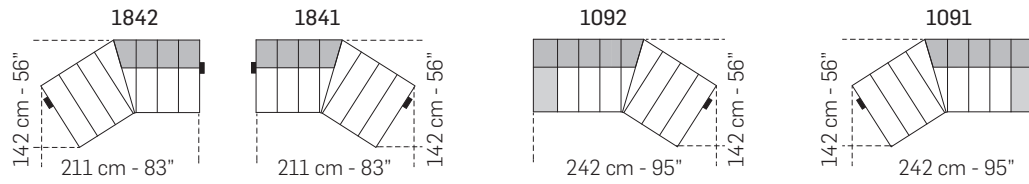

Scala 1:100
Ratio 1 to 100

Legenda / Legend

- Spalliera / Back Cushions
- Bracciolo / Armrest
- Marmo / Marble
- Poggiareni / Kidneyrest
- Seduta / Seat Cushions
- Legno / Wood
- ⊗ Lato terminale sempre rifinito e agganciabile agli elementi componibili / Terminal side is always finished and it can also be connected to modular elements
- Aggancio Componibile / Connector