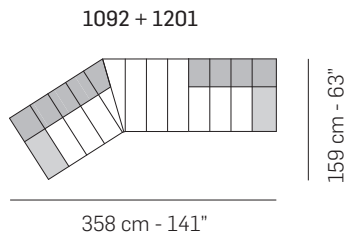

Scala 1:100
Ratio 1 to 100

Legenda / Legend

- Spalliera / Back Cushions
- Bracciolo / Armrest
- Marmo / Marble
- Poggiareni / Kidneyrest
- Seduta / Seat Cushions
- Legno / Wood
- ⊗ Lato terminale sempre rifinito e agganciabile agli elementi componibili / Terminal side is always finished and it can also be connected to modular elements
- Aggancio Componibile / Connector