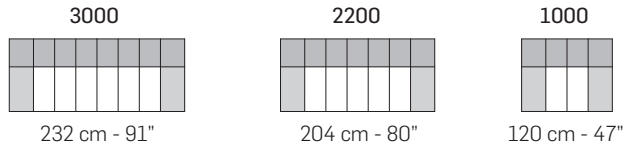

Scala 1:100
Ratio 1 to 100

Legenda / Legend

- Spalliera / Back Cushions
- Bracciolo / Armrest
- Marmo / Marble
- Poggiareni / Kidneyrest
- Seduta / Seat Cushions
- Legno / Wood
- ⊗ Lato terminale sempre rifinito e agganciabile agli elementi componibili / Terminal side is always finished and it can also be connected to modular elements
- Aggancio Componibile / Connector