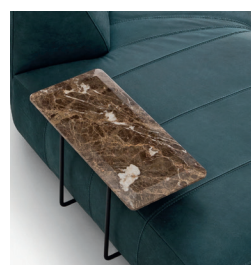

Tavolino terminale // Terminal table

Canna di Fucile (Cod.50) // Gunmetal (Cod.50)

Marmo Emperador (Cod.EM) // Emperador marble (Cod.EM)

Marmo Bianco Carrara (Cod.CA) // White Carrara marble (Cod.CA)