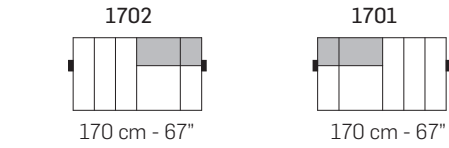

Scala 1:100
Ratio 1 to 100

Legenda / Legend

- Spalliera / Back Cushions
- Bracciolo / Armrest
- Marmo / Marble
- Poggiareni / Kidneyrest
- Seduta / Seat Cushions
- Legno / Wood
- ⊗ Lato terminale sempre rifinito e agganciabile agli elementi componibili / Terminal side is always finished and it can also be connected to modular elements
- Aggancio Componibile / Connector