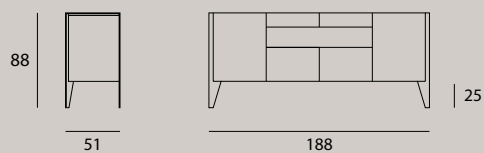

STRATOS

cod. MA107

Madia in laminato a quattro ante e due cassetti centrali con gambe in metallo verniciato e comodo vano giorno frontale. Optional top in lamiera e vano giorno in lamiera neutra o decorata.

Laminate **cupboard** with four doors, comfortable front compartment, painted metal legs. Top and open-plan frontal compartment optionally available with neutral or decorated metal sheet.

MISURE / Size

L 188 P 51 H 88|25 cm

FINITURA SCOCCA

Frame finishing

LAMINATO / LAMINATE

Scocca / Frame

1128
Perla
Pearl

1724
Castoro
Beaver

1727
Rustico
Country