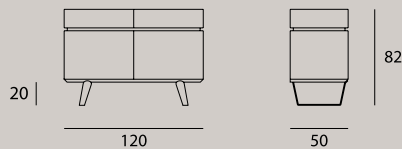

ELECTA₁₂₀

COD. MA109

Madia in laminato a due ante e due cassetti realizzata con bordo superiore lavorato tutto a 45°. Piedini in metallo verniciato. Optional top in lamiera neutra o decorata. Finitura gola in colore prevalente.

Laminated **sideboard** with two doors and two drawers made with upper edge cut at 45°. Painted metal legs. Neutral or decorated metal sheet finishing optional top. Handles finishing matching the cupboard prevailing colour.

MISURE / Size

L 120 P 50 H 82|20 cm

FINITURA SCOCCA E FRONTALI

Frame and frontal parts finishing

LAMINATO / LAMINATE

Cassetti / Drawers

1128
Perla
Pearl

1724
Castoro
Beaver