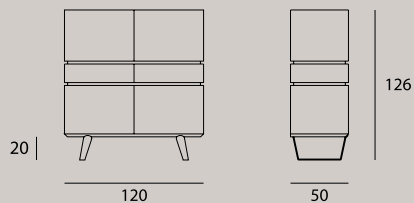

ELECTA QUADRA

COD. MA105

Madia in laminato a quattro ante e due cassetti realizzata con bordo superiore lavorato tutto a 45°. Piedini in metallo verniciato. Optional top in lamiera neutra o decorata. Finitura gola in colore prevalente.

Laminated **sideboard** with four doors and two drawers made with upper edge cut at 45°. Painted metal legs. Neutral or decorated metal sheet finishing optional top. Handles finishing matching the cupboard prevailing colour.

MISURE / Size

L 120 P 50 H 126|20 cm

FINITURA SCOCCA E FRONTALI

Frame and frontal parts finishing

LAMINATO / LAMINATE

Cassetti / Drawers

1128
Perla
Pearl

1724
Castoro
Beaver