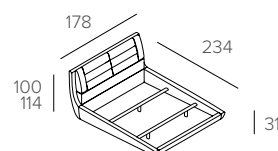

MISURE / Size

Giroletto / With low footboard
L 178 P 234 H 100-114/31 cm

Contentore / With bed casing
L 178 P 238 H 100-114/34 cm