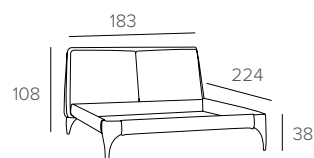

### MISURE / Size

Giroletto / With low footboard  
L 183 P 224 H 108/38 cm

Contentore / With bed casing  
L 183 P 224 H 108/32 cm