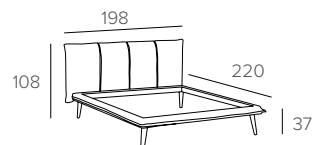

6C08
Bianco
White

MISURE / Size

Giroletto / With low footboard
L 198 P 220 H 108/37 cm

Contenitore / With bed casing
L 198 P 220 H 108/32 cm