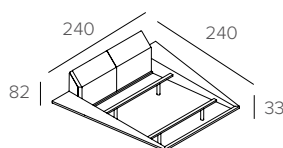

6C08
Bianco
White

MISURE / Size

Giroletto / With low footboard
L 240 P 240 H 82/33 cm

Contenitore / With bed casing
L 240 P 240 H 82/33 cm